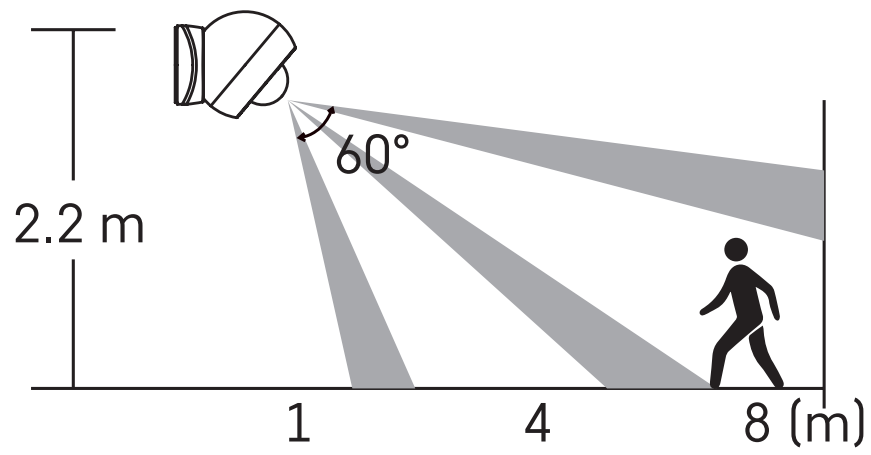

## Adding device...

Keep SMART GATEWAY online.

3 sec.

Valid detection area (side view)

Valid detection area (top view)