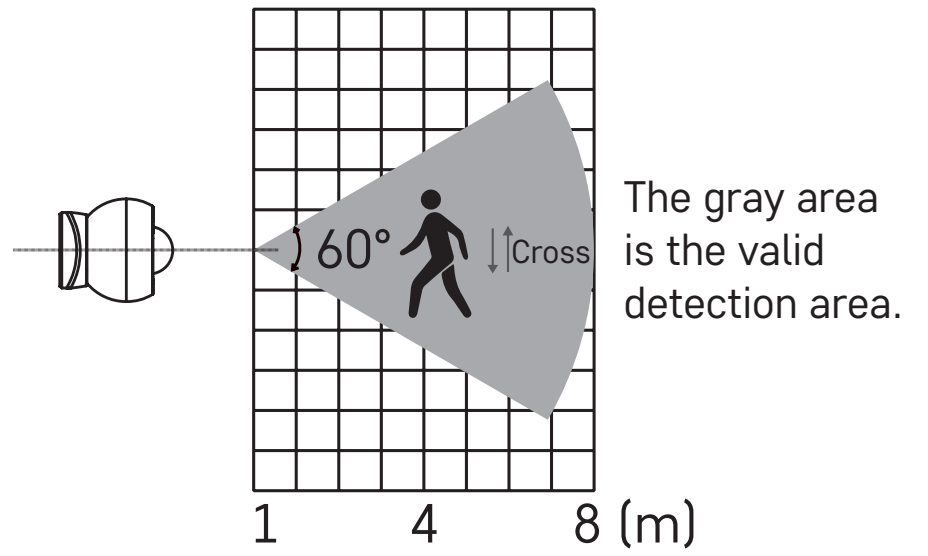

## Adding device...

Keep SMART GATEWAY online.

3 sec.

Valid detection area (side view)

Valid detection area (top view)