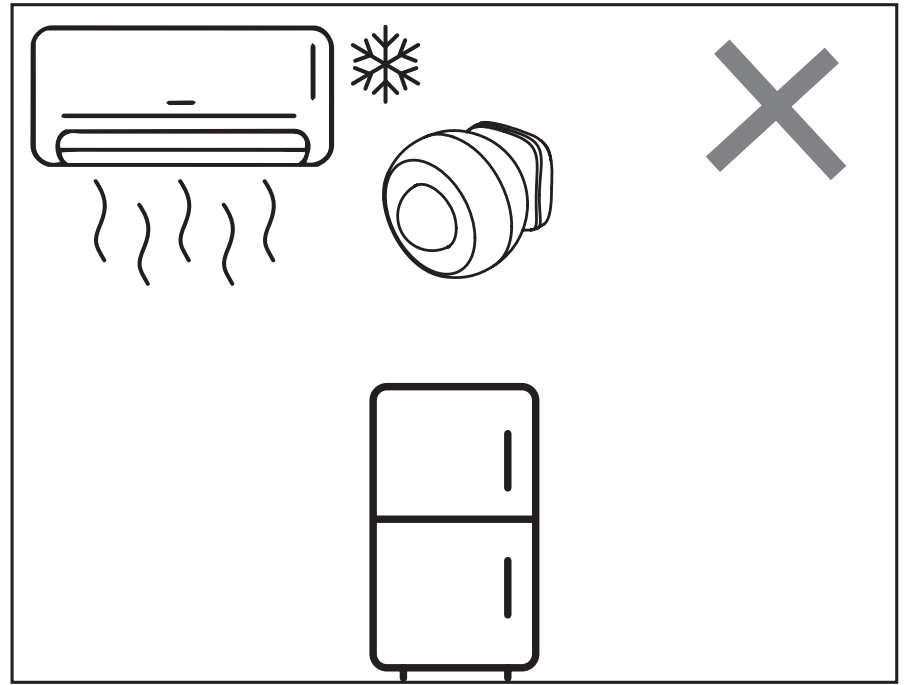

## Reset Device

Confirm the indicator is flashing

Back

Next

10:47 

  41

## Adding device...

Keep SMART GATEWAY online.

3 sec.

Valid detection area (side view)

Valid detection area (top view)