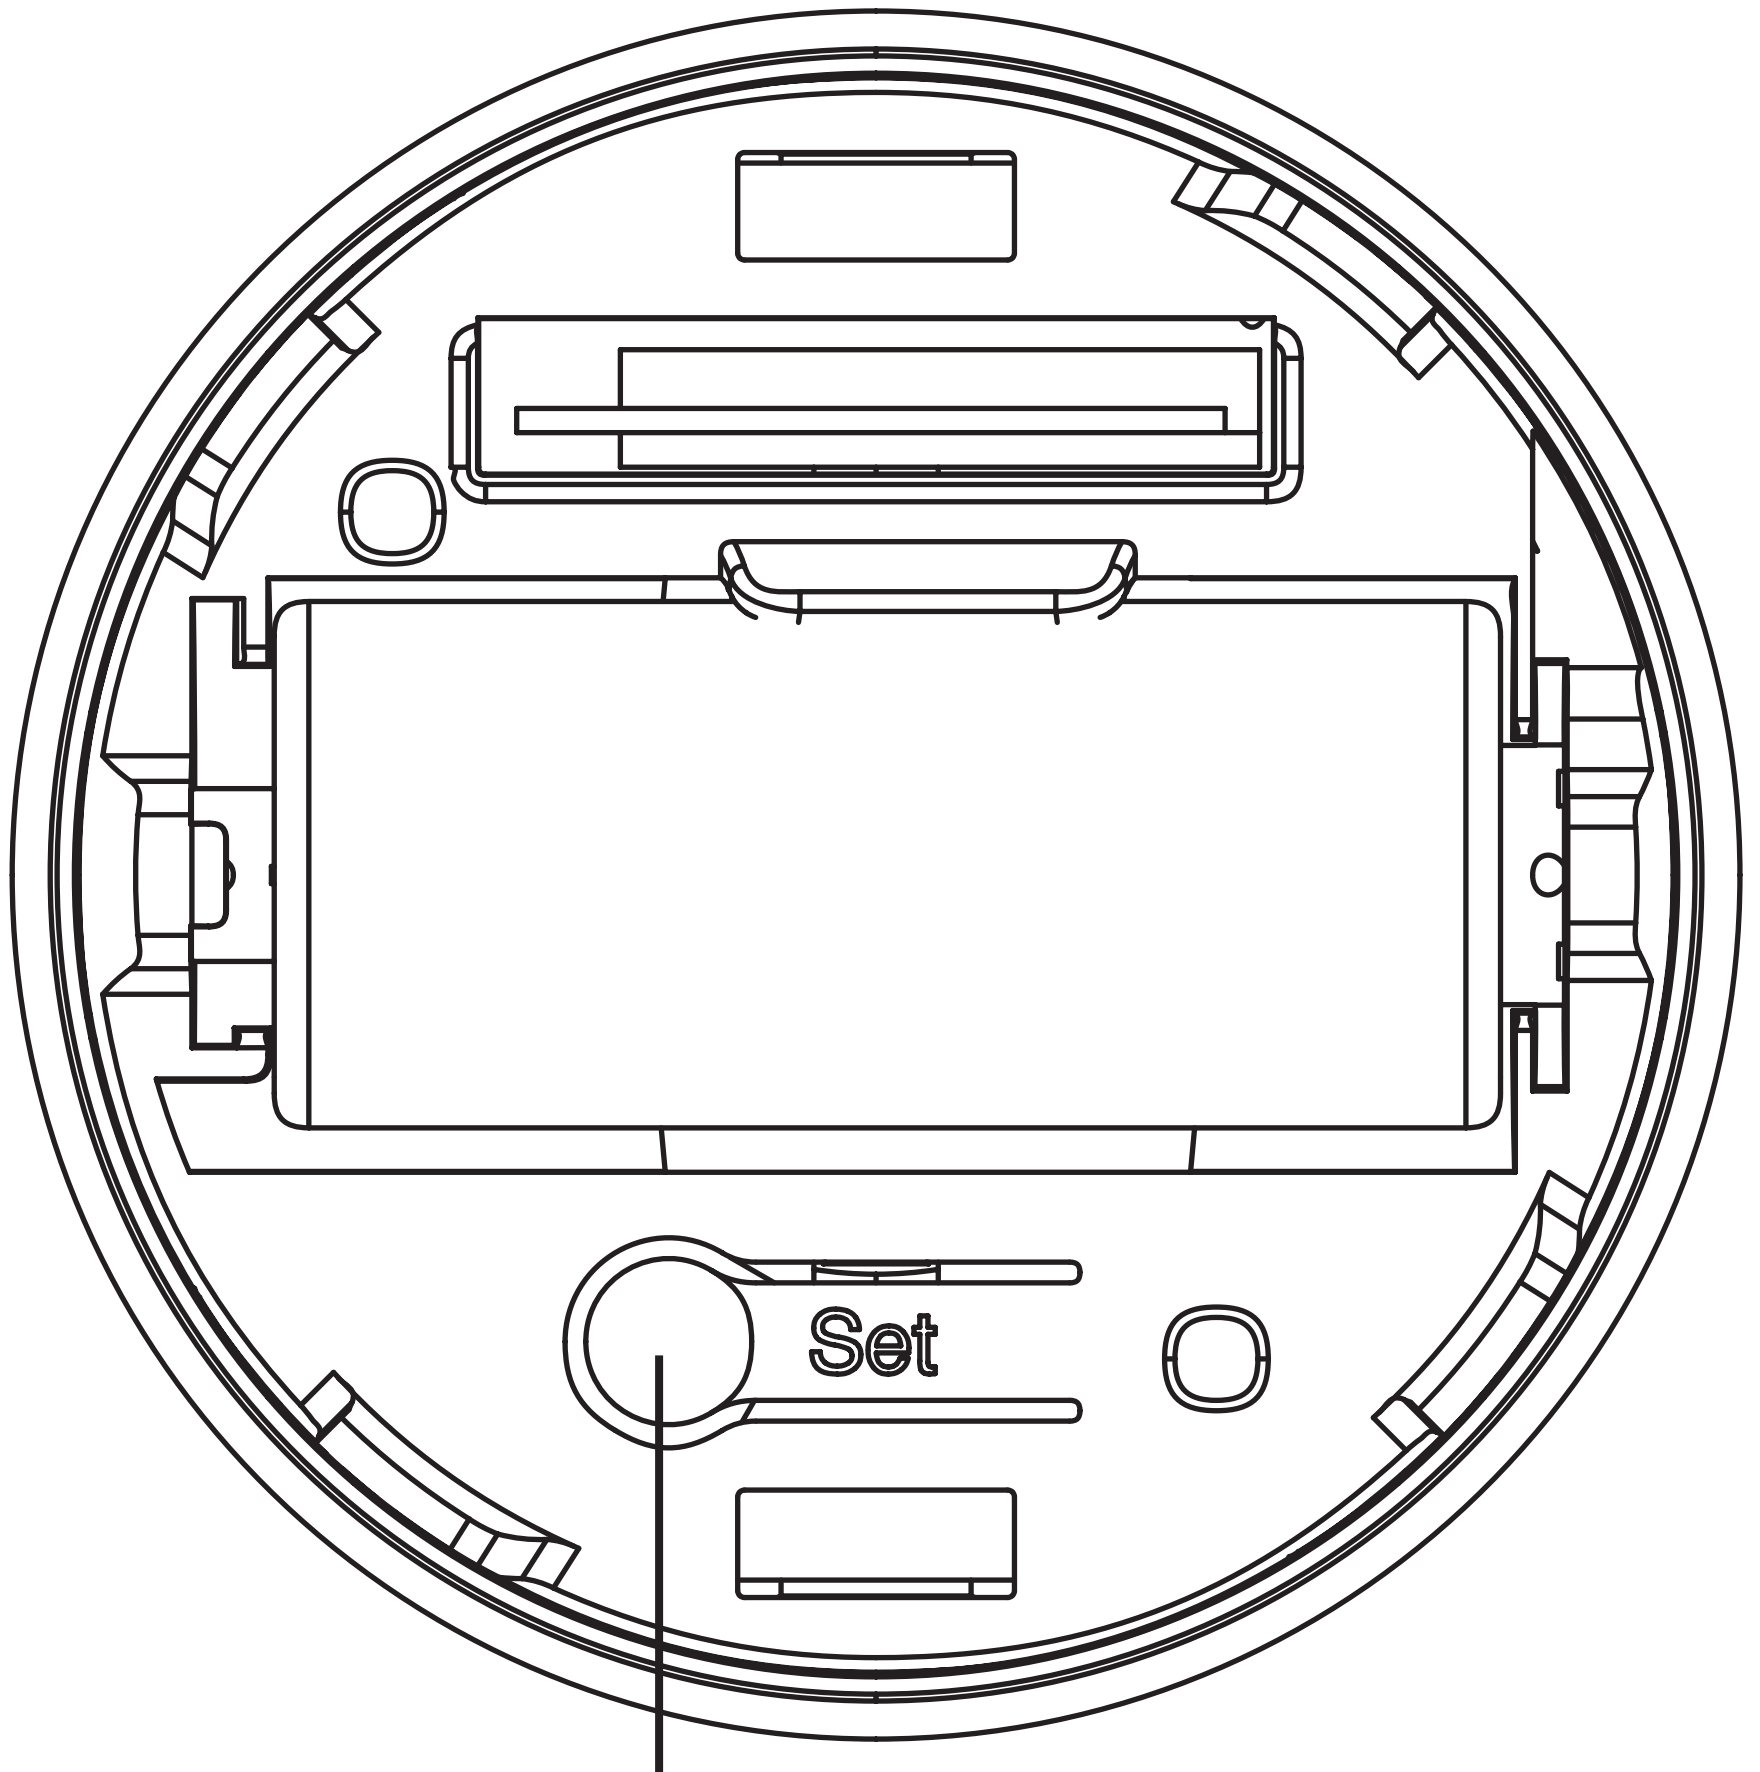

## Adding device...

Keep SMART GATEWAY online.

3 sec.

Valid detection area (side view)

Valid detection area (top view)