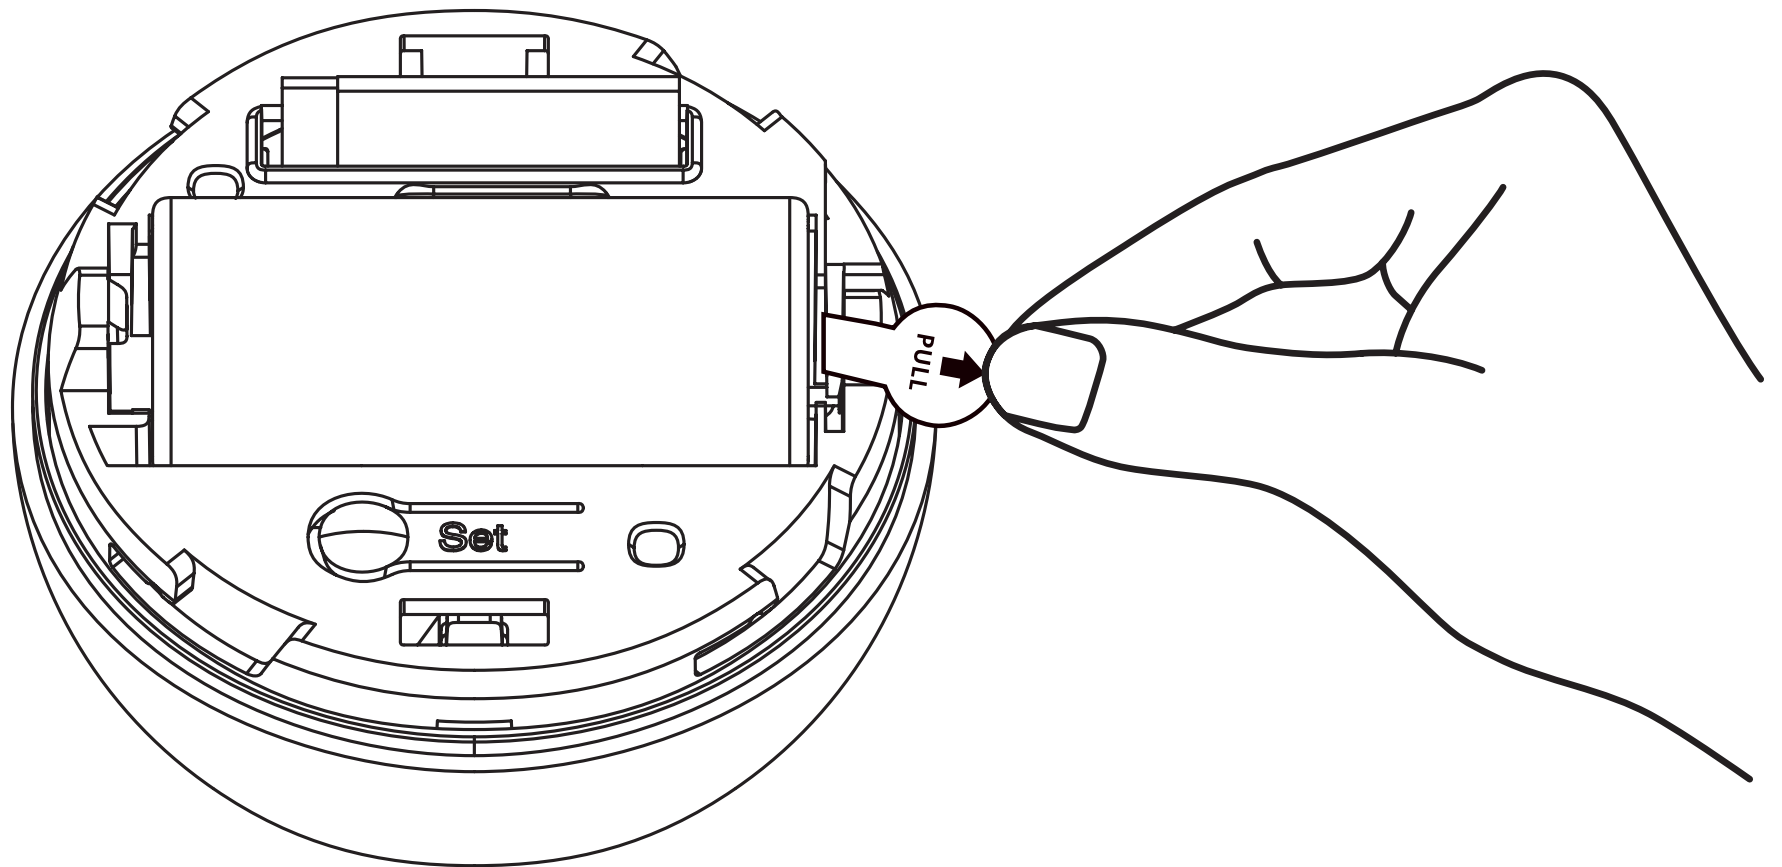

## Reset Device

Confirm the indicator is flashing

Back

Next

10:47 

  41

## Adding device...

Keep SMART GATEWAY online.

3 sec.

Valid detection area (side view)

Valid detection area (top view)