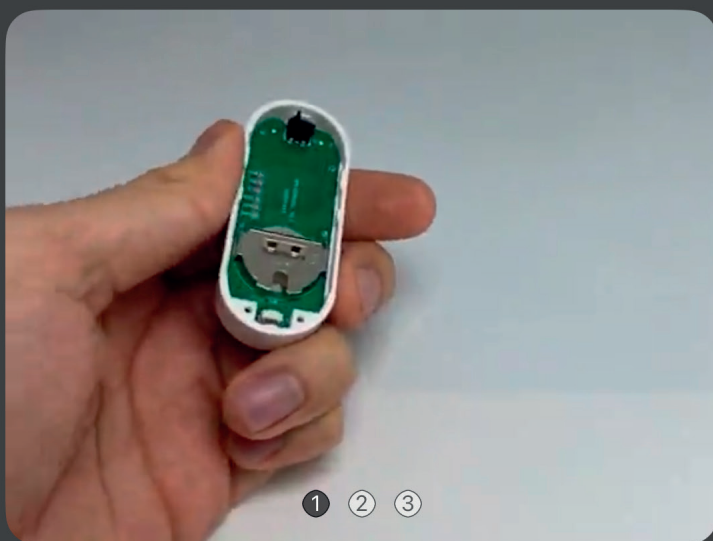

Add Device

Curtain Module (ZigBee)

Garage module (Wi-Fi)

GoSmart

Lighting

Scene Switch - 1 Button

Scene Switch - 2 Buttons

Cameras and Doorbells

Electrical

Scene Switch - 4 Buttons

Motion (PIR) Sensor IP-2310Z

Energy

Sensors

Garden and Industry

PIR Movement Sensor

Door / Window Sensor IP-2111Z

Gateway Control

Small Home Appliances

Door / Window sensor

ZigBee Extender

Large Home Appliances

Kitchen Appliances

Outdoor Travel

Doorchime white P5735WS

Doorchime silver P5735SS

Exercise and Health

Entertainment

Thermostat underfloor

Thermostat underfloor

Others

10:47

Reset Device